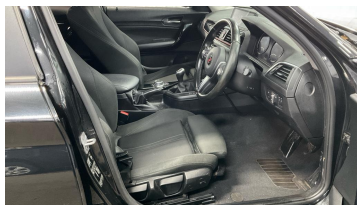

Body Shape  
**Hatchback**

Colour  
**Black Sapphire**

Fuel Type  
**Petrol**

Transmission  
**Manual**

### Interior

- Sport Leather Steering Wheel - Black Stitching