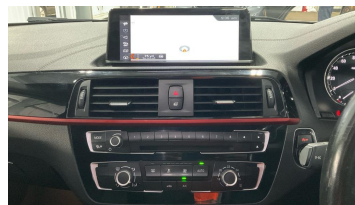

Body Shape  
**Hatchback**

Colour  
**Black Sapphire**

Fuel Type  
**Petrol**

Transmission  
**Manual**

### Interior

- Sport Leather Steering Wheel - Black Stitching