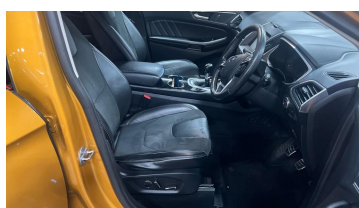

Body Shape
SUV

Colour
Orange

Fuel Type
Diesel

Transmission
Manual

View & Reserve Online

Scan the QR code to find this vehicle on our website:

Or visit:

<https://cavetracentre.com/sm/gz122aeP/>