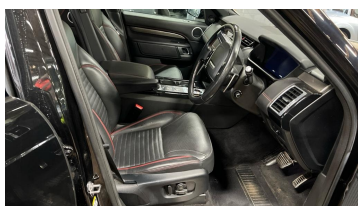

Year
2019

Mileage
44,557 miles

Seats
7

Doors
5

Body Shape
SUV

Colour
Black

Fuel Type
Diesel

Transmission
Automatic

BUILD YOUR DEAL AND SAVE ONLINE @ WWW.CAVECTRACENTRE.COM

Optional Extras

Audio and Communications

- 2x 12V Power Socket in Second Row
- CD-DVD Player

Drivers Assistance

- Terrain Response 2

Exterior

- 21in Alloy Wheels - 10 Split Spoke Style
- 1012 with Gloss Black Finish
- Black Exterior Pack
- Black Roof Rails
- Dynamic Pack 1
- Electrically Deployable Towbar
- Privacy Glass

Interior

- Headlining - Morzine - Ebony
- Heated Front-Rear and Third Row Seats
- Steering Wheel - Heated

Paint

- Santorini Black

Upholstery

- Perforated Windsor Leather - Ebony-Ebony with Pimento Piping

View & Reserve Online

Scan the QR code to find this vehicle on our website:

Or visit:

<https://cavectracentre.com/sm/KwaFYDD2/>