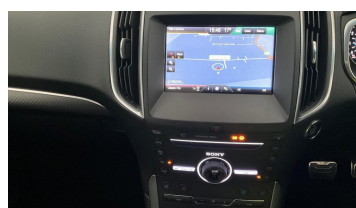

Body Shape
SUV

Colour
White

Fuel Type
Diesel

Transmission
Automatic

View & Reserve Online

Scan the QR code to find this vehicle on our website:

Or visit:

<https://cavetracentre.com/sm/D67dgvAE/>