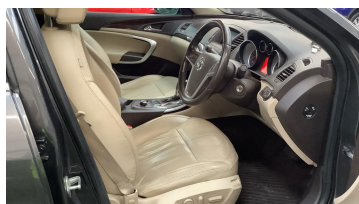

Vauxhall Insignia

2.8i Turbo V6 Elite Saloon 4dr Petrol Auto 4WD Euro 5 (260 ps)

£5,748

Year
2008

Mileage
53,395 miles

Seats
5

Doors
4

Body Shape
Saloon

Colour
Grey

Fuel Type
Petrol

Transmission
Automatic

View & Reserve Online

Scan the QR code to find this vehicle on our website:

Or visit:

<https://cavectracentre.com/sm/BPjg3Vuv/>